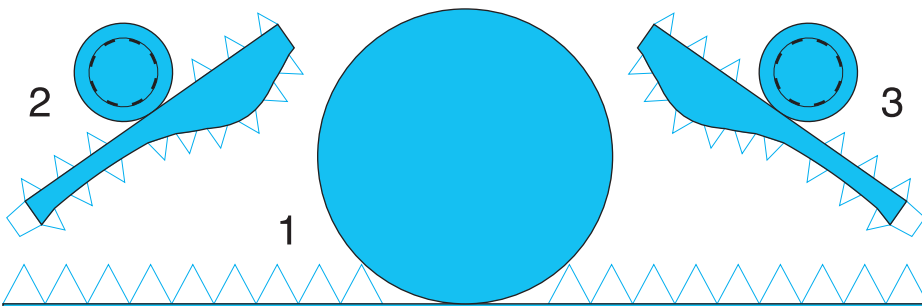

ROBIO

SF Paper Craft Gallery
Original Design By Shunichi Makino

12