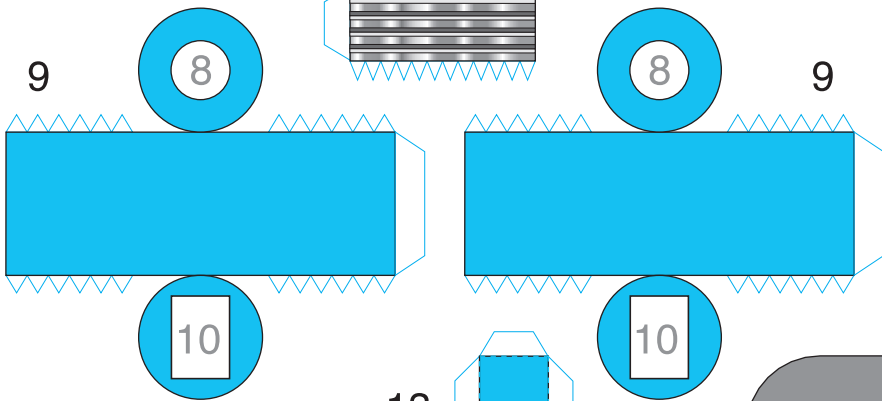

ROBIO

SF Paper Craft Gallery
Original Design By Shunichi Makino

12