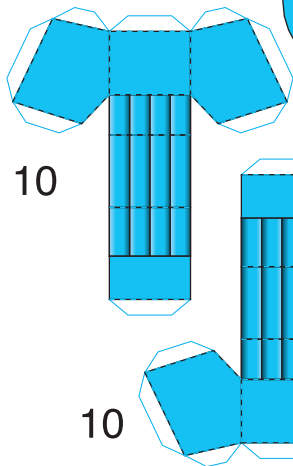

ROBIO

SF Paper Craft Gallery
Original Design By Shunichi Makino

12