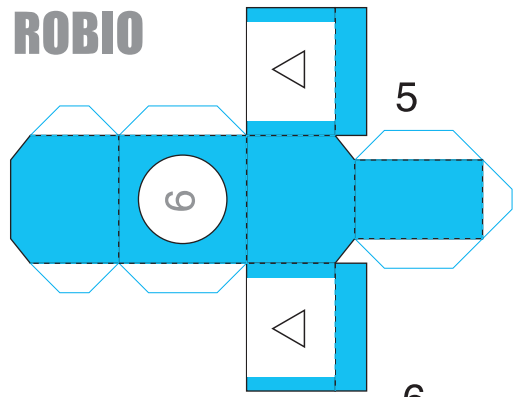

ROBIO

SF Paper Craft Gallery
Original Design By Shunichi Makino

12