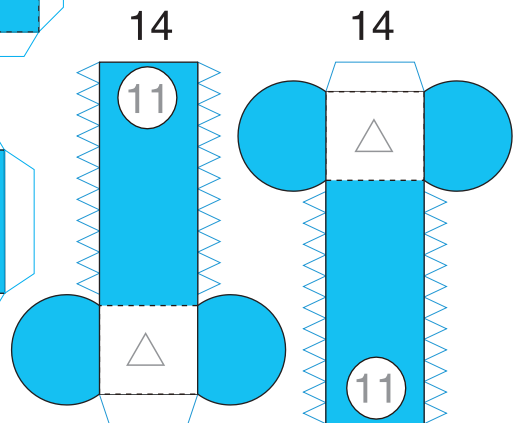

ROBIO

SF Paper Craft Gallery
Original Design By Shunichi Makino

12