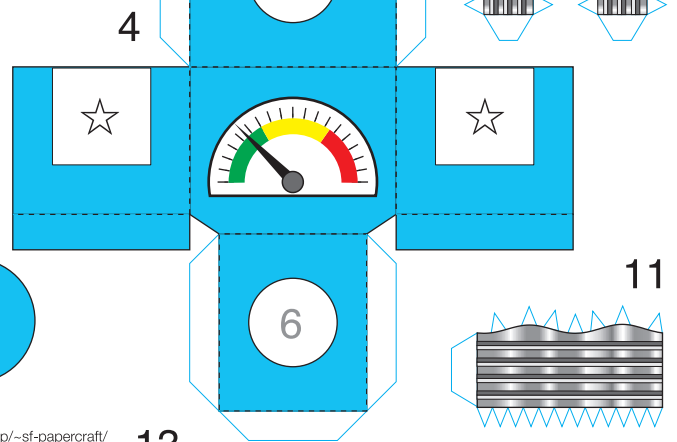

ROBIO

SF Paper Craft Gallery
Original Design By Shunichi Makino

12