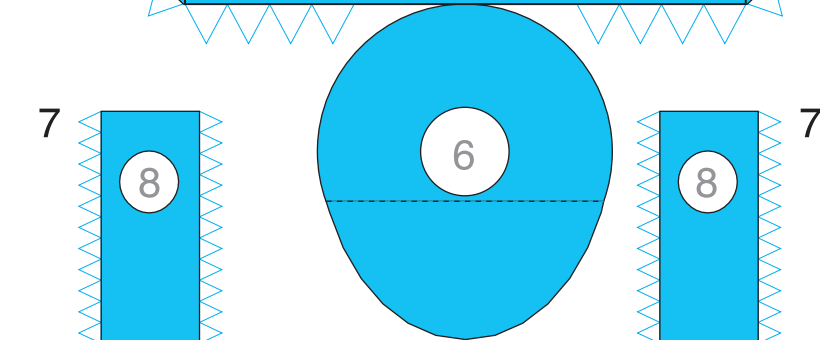

ROBIO

SF Paper Craft Gallery
Original Design By Shunichi Makino

12