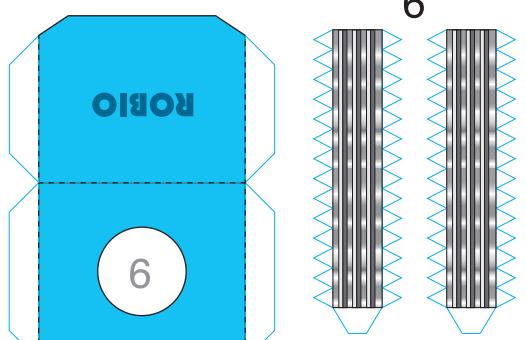

ROBIO

SF Paper Craft Gallery
Original Design By Shunichi Makino

12