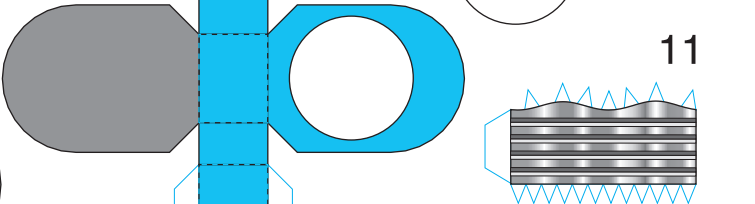

ROBIO

SF Paper Craft Gallery
Original Design By Shunichi Makino

12