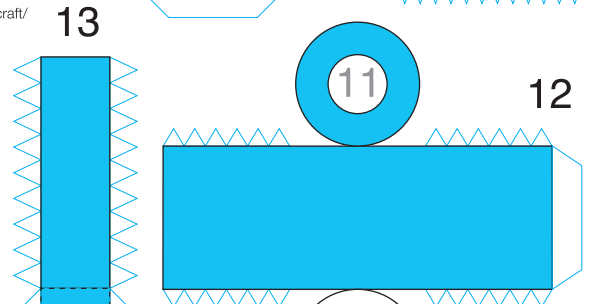

ROBIO

SF Paper Craft Gallery
Original Design By Shunichi Makino

12